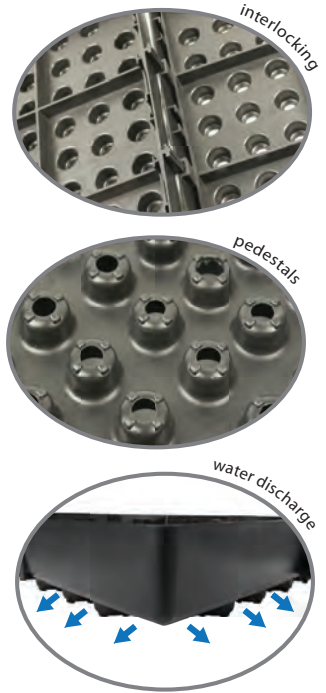

Multitray™

Multitray™ is a multi-functional tray which can be used as a green roof tray or precast composite slab applications.

The tray is a single piece injection moulding manufactured from recycled polypropylene and designed with a series of 87 pedestals at the bottom to facilitate efficient water drainage.

PlanterCell® 70 Plus is a modular green roof tray utilizing Multitray™ as the planting platform, incorporating Growool™ water retention layer and PlanterCell® Planting Mix.

PlanterCell® 70 Plus

- (1) Roof Slab
- (2) Root-Resistant Waterproofing Membrane
- (3) Multitray™
- (4) Growool™ Water Retention Layer
- (5) PlanterCell® Planting Mix
- (6) Selected Green Roof plants

Technical Specifications		UOM	PlanterCell® 70 Plus
SEC Green Label			Yes
Material			Recycled PP
Colour			Black
Size:	Height	mm	70
	Width	mm	500
	Length	mm	500
Pieces per m ² Area		pc	4
Nominal Weight:	Planted	kg/m ²	80 to 120
Cells (Reservoirs)		nos.	3 x 3
Compressive Strength		tonnes _f /m ²	117.1
Planting			Extensive